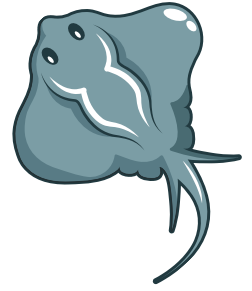

FISH SHAPES

BASED ON OUR FISH SHAPES VIDEO

In the video we learned that the European Sea Bass is torpedo shaped. Can you draw the Sea Bass here? Don't forget to label your drawing if you can.

Can you name any other fish that are shaped like this?

Spiny Dorsal Fin

Ovary

Kidney

Intestine

Air Bladder

Stomach

Soft Dorsal Fin

Liver

Muscle

Heart

FISH SHAPES

BASED ON OUR FISH SHAPES VIDEO

In the video we learned about 3 different types of fish; the **European Sea bass**, the **Thornback Ray** and the **Red Mullet**. Try to describe each fish in the boxes below. Try to use as many descriptive words you can.

EUROPEAN SEA BASS

THORNBACR RAY

RED MULLET