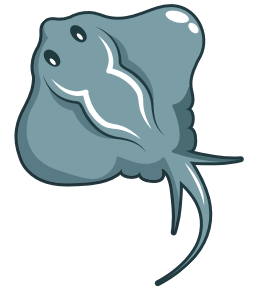

FISH SHAPES

BASED ON OUR FISH SHAPES VIDEO

In the video we learned that the European Sea Bass is torpedo shaped. Can you draw the Sea Bass here? Don't forget to label your drawing if you can.

Can you name any other fish that are shaped like this?

FISH SHAPES

BASED ON OUR FISH SHAPES VIDEO

Here is a diagram of the anatomy of a fish. Study it carefully. Can you label the blank diagram on the following page?

WORDBANK:

Gills

Spiny Dorsal Fin

Kidney

Air Bladder

Muscle

Heart

FISH SHAPES

BASED ON OUR FISH SHAPES VIDEO

In the video we learned about 3 different types of fish; the **European Sea bass**, the **Thornback Ray** and the **Red Mullet**. Try to describe each fish in the boxes below. Try to use as many descriptive words you can.

EUROPEAN SEA BASS

THORNBACR RAY

RED MULLET