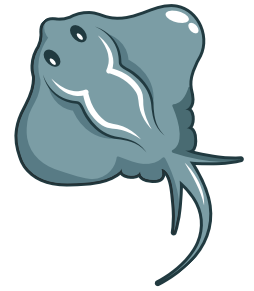

FISH SHAPES

BASED ON OUR FISH SHAPES VIDEO

In the video we learned that the European Sea Bass is torpedo shaped. Can you draw the Sea Bass here? Don't forget to label your drawing if you can.

Can you name any other fish that are shaped like this?

FISH SHAPES

BASED ON OUR FISH SHAPES VIDEO

Here is a diagram of the anatomy of a fish. Study it carefully. Can you label the blank diagram on the following page?

WORDBANK:

Gills

Spiny Dorsal Fin

Kidney

Air Bladder

Muscle

Heart

FISH SHAPES

BASED ON OUR FISH SHAPES VIDEO

In the video we learned about 3 different types of fish; the **European Sea bass**, the **Thornback Ray** and the **Red Mullet**. Try to describe each fish in the boxes below. Try to use as many descriptive words you can.

EUROPEAN SEA BASS

THORNBACR RAY

RED MULLET